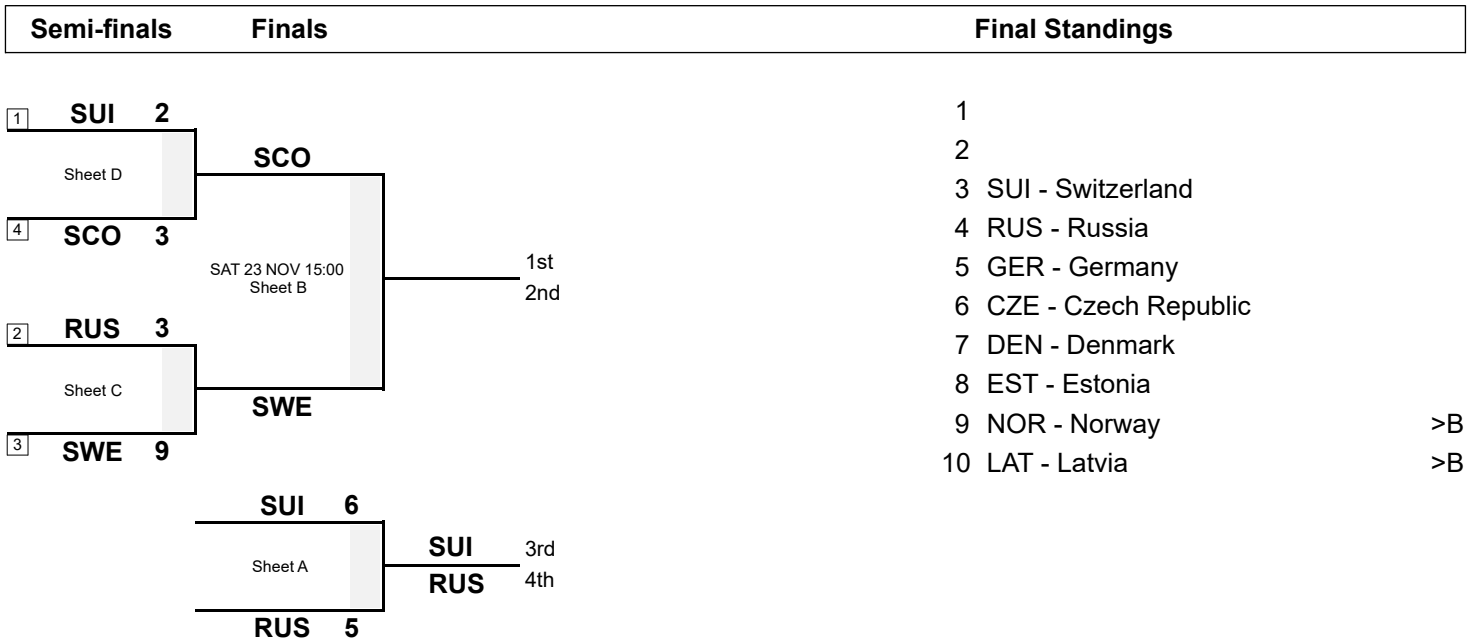

Session Results and Standings

Sheet	Game	Team	LSFE	1	2	3	4	5	6	7	8	9	10	Extra Ends	Total
A	11	RUS - Russia		1	0	1	1	0	0	0	0	2	0		5
	11	SUI - Switzerland	*	0	1	0	0	1	1	1	1	0	1		6

Play-offs Bracket

Legend:
>B To B-Division LSFE(*) Last Stone First End